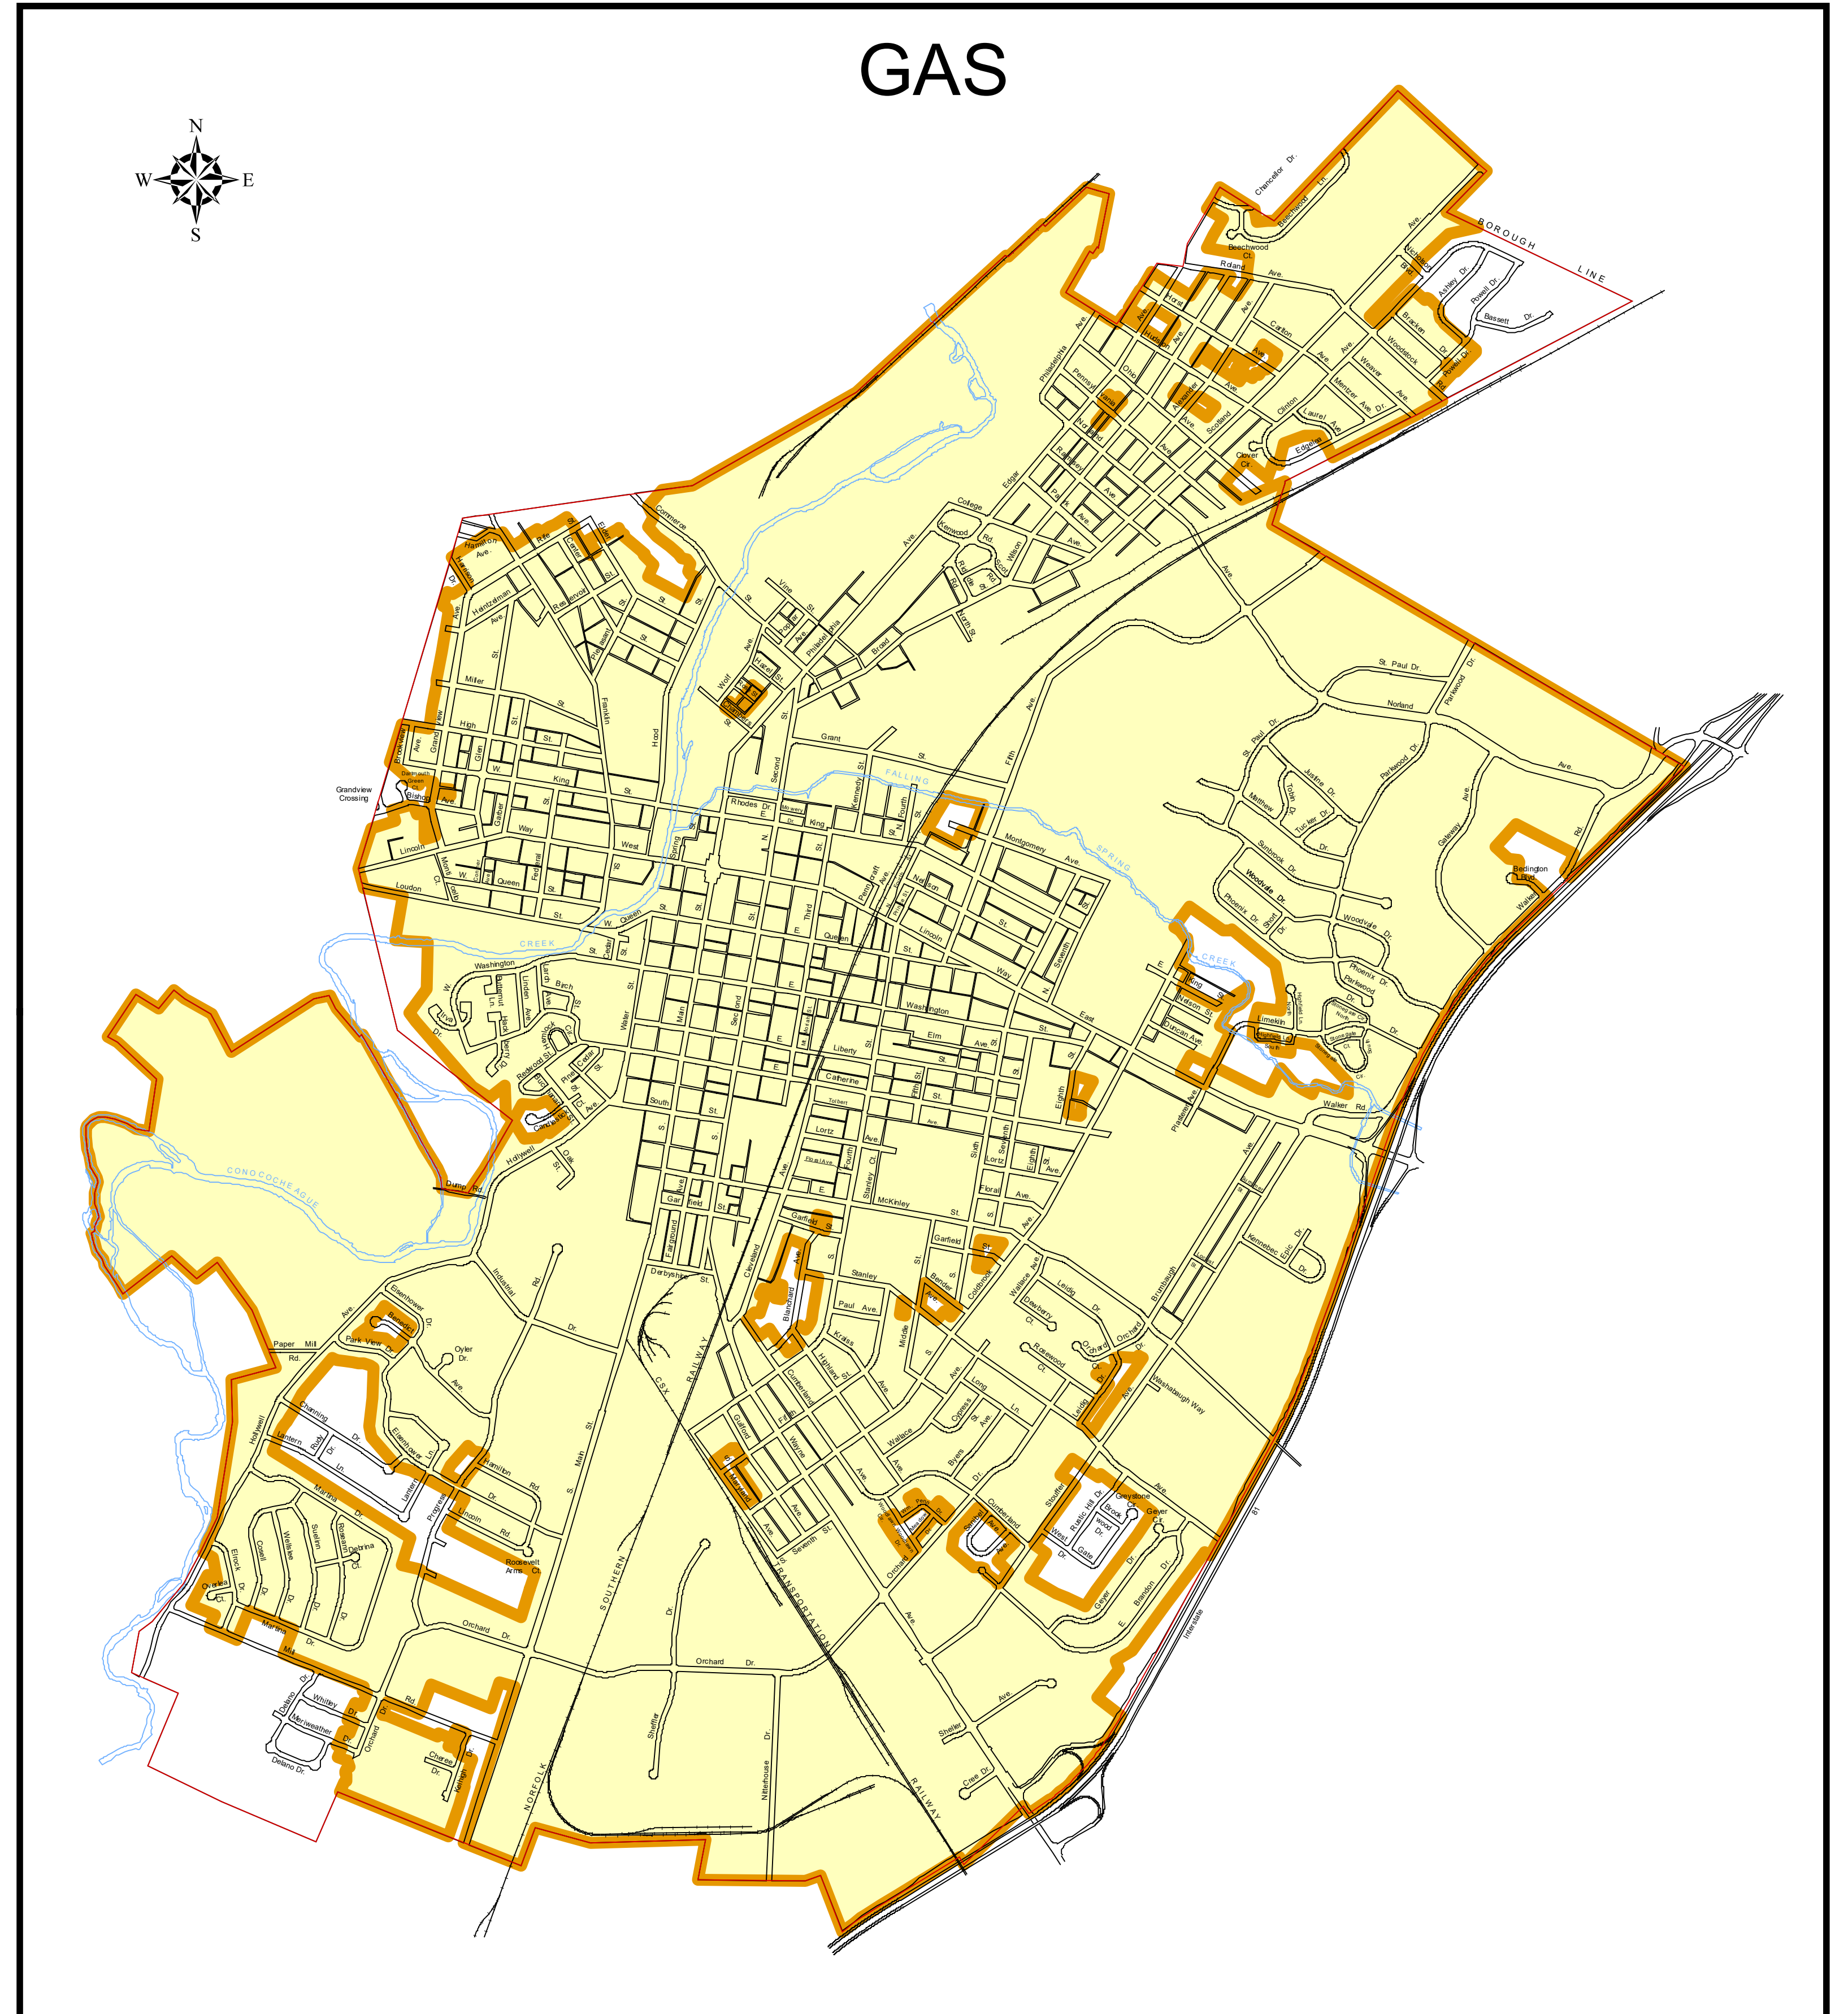

UTILITY SERVICE AREAS BOROUGH OF CHAMBERSBURG

The Borough of Chambersburg makes no representations or warranties of any kind, expressed or implied, about the completeness, accuracy, reliability, suitability, or availability with respect to the information provided through this document.

ELECTRIC

GAS

SANITARY SEWER

WATER