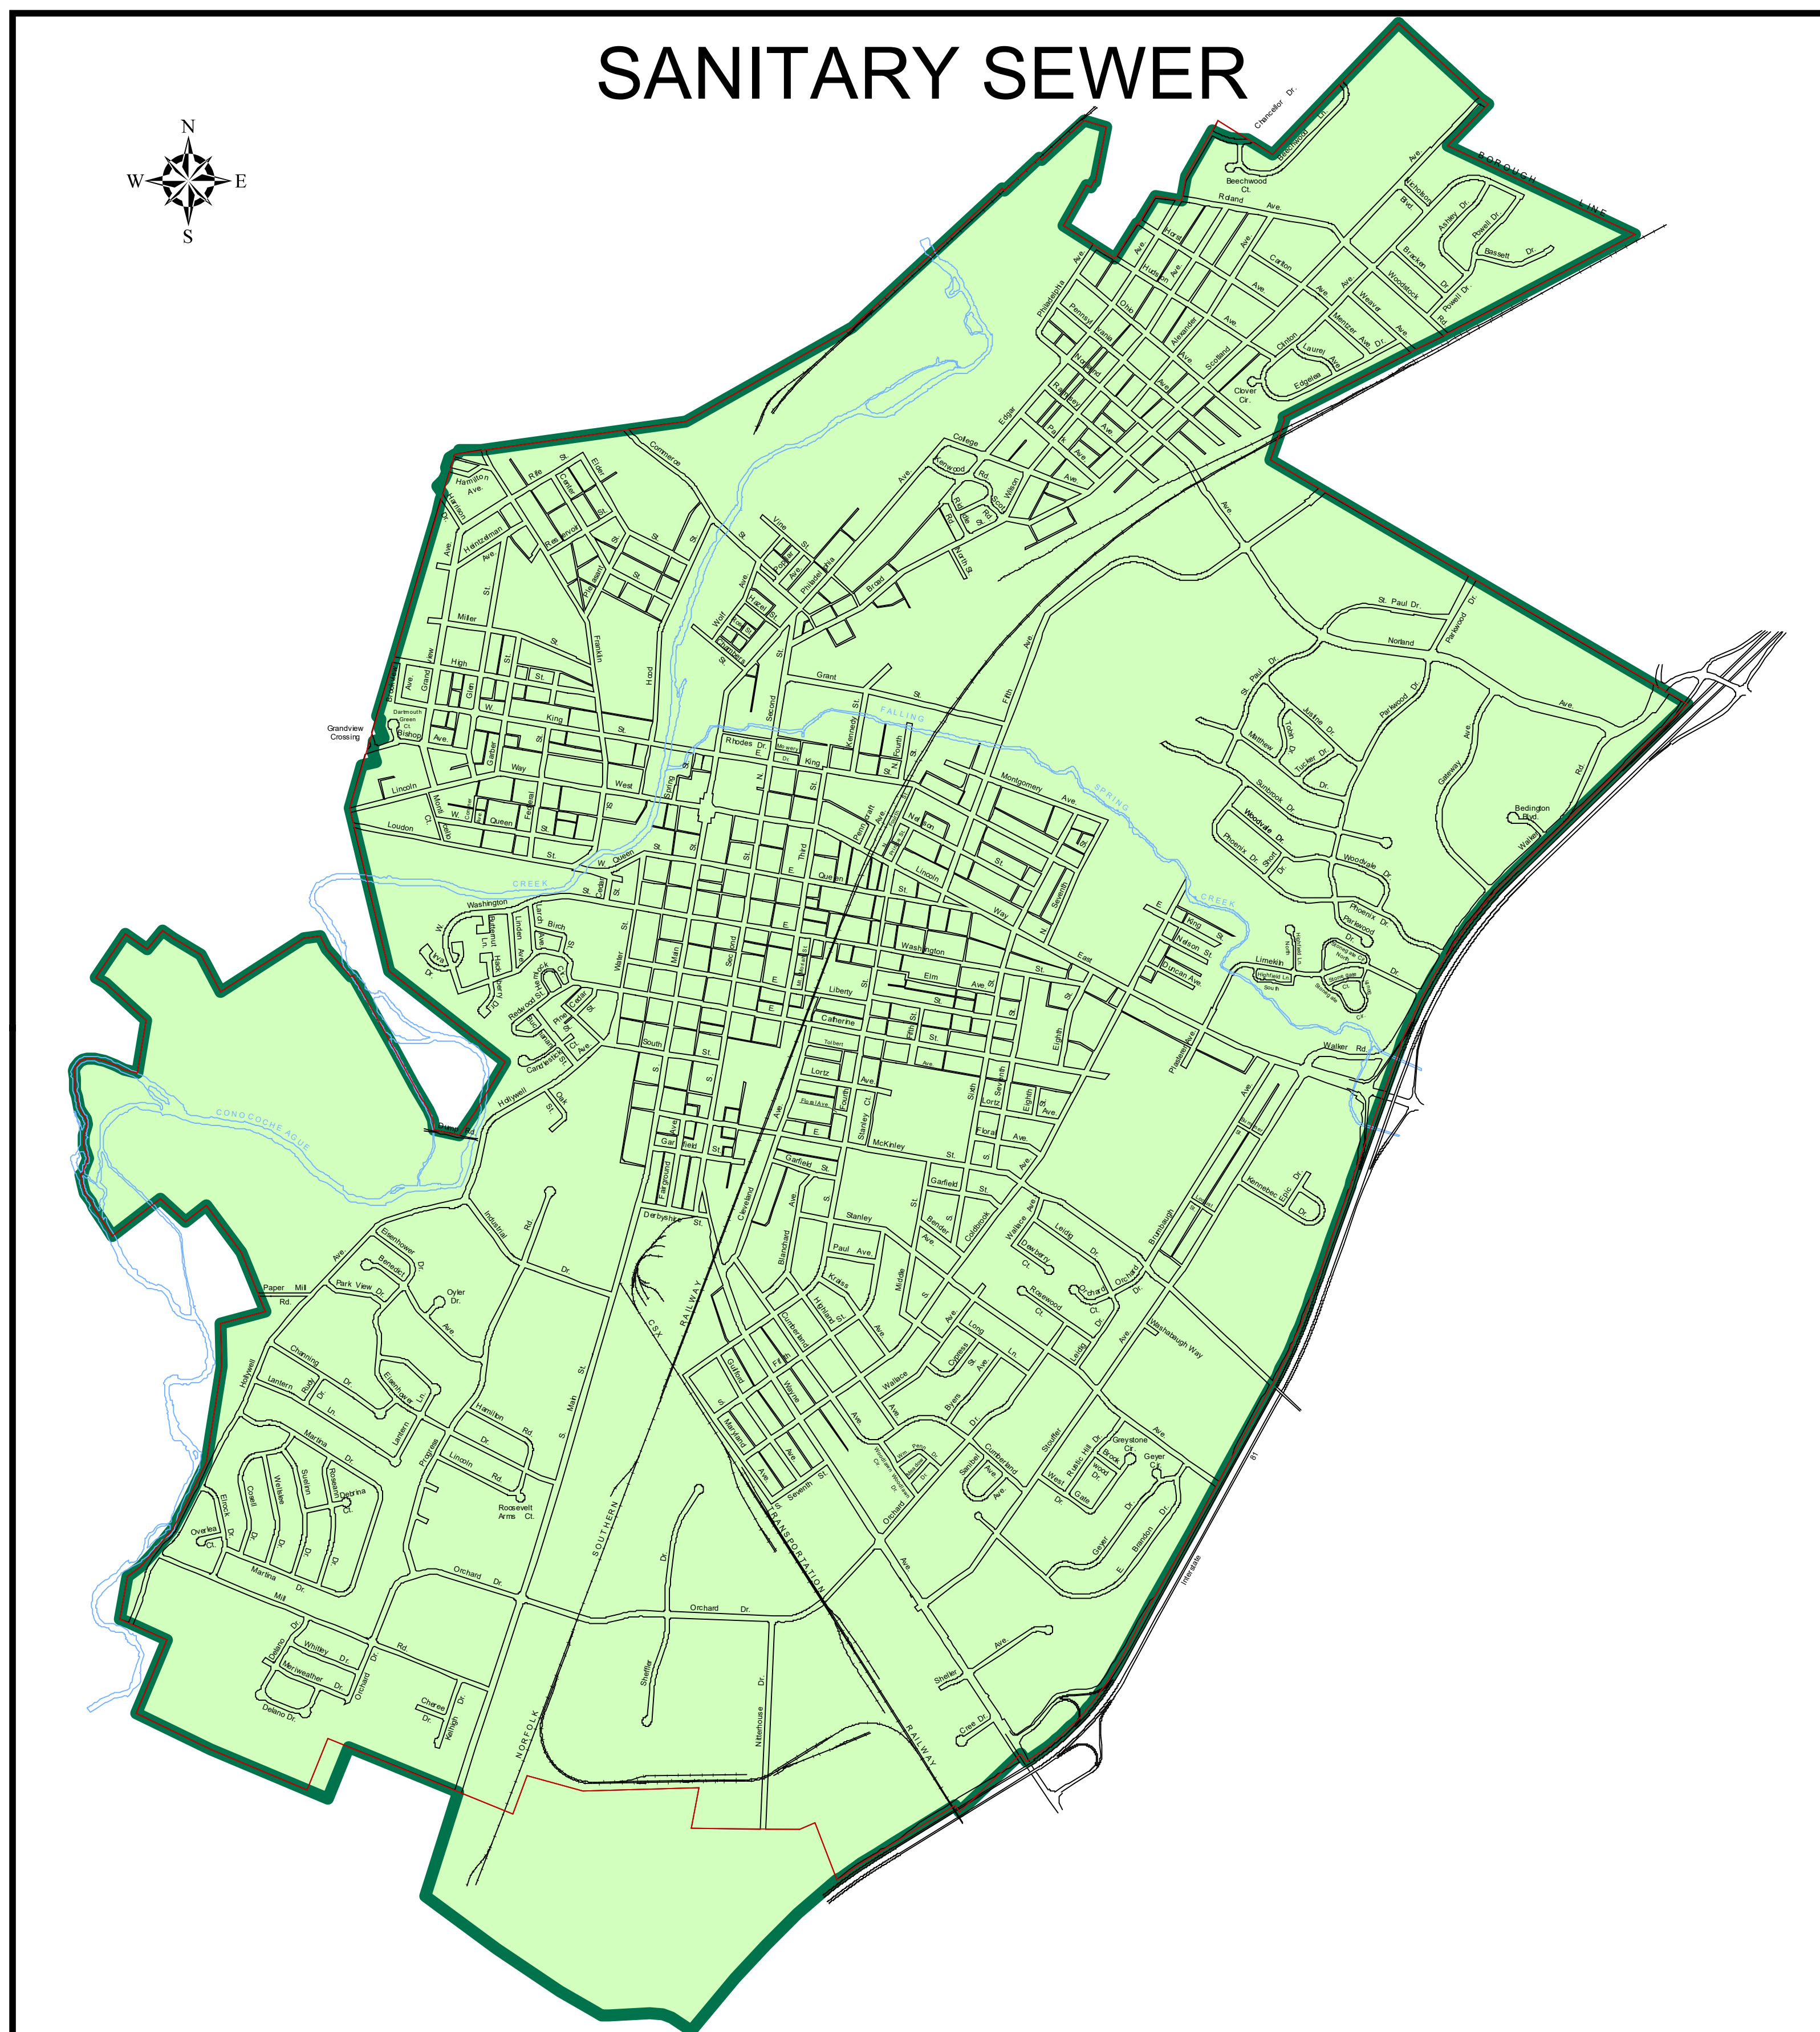

UTILITY SERVICE AREAS BOROUGH OF CHAMBERSBURG

The Borough of Chambersburg makes no representations or warranties of any kind, expressed or implied, about the completeness, accuracy, reliability, suitability, or availability with respect to the information provided through this document.

ELECTRIC

GAS

SANITARY SEWER

WATER