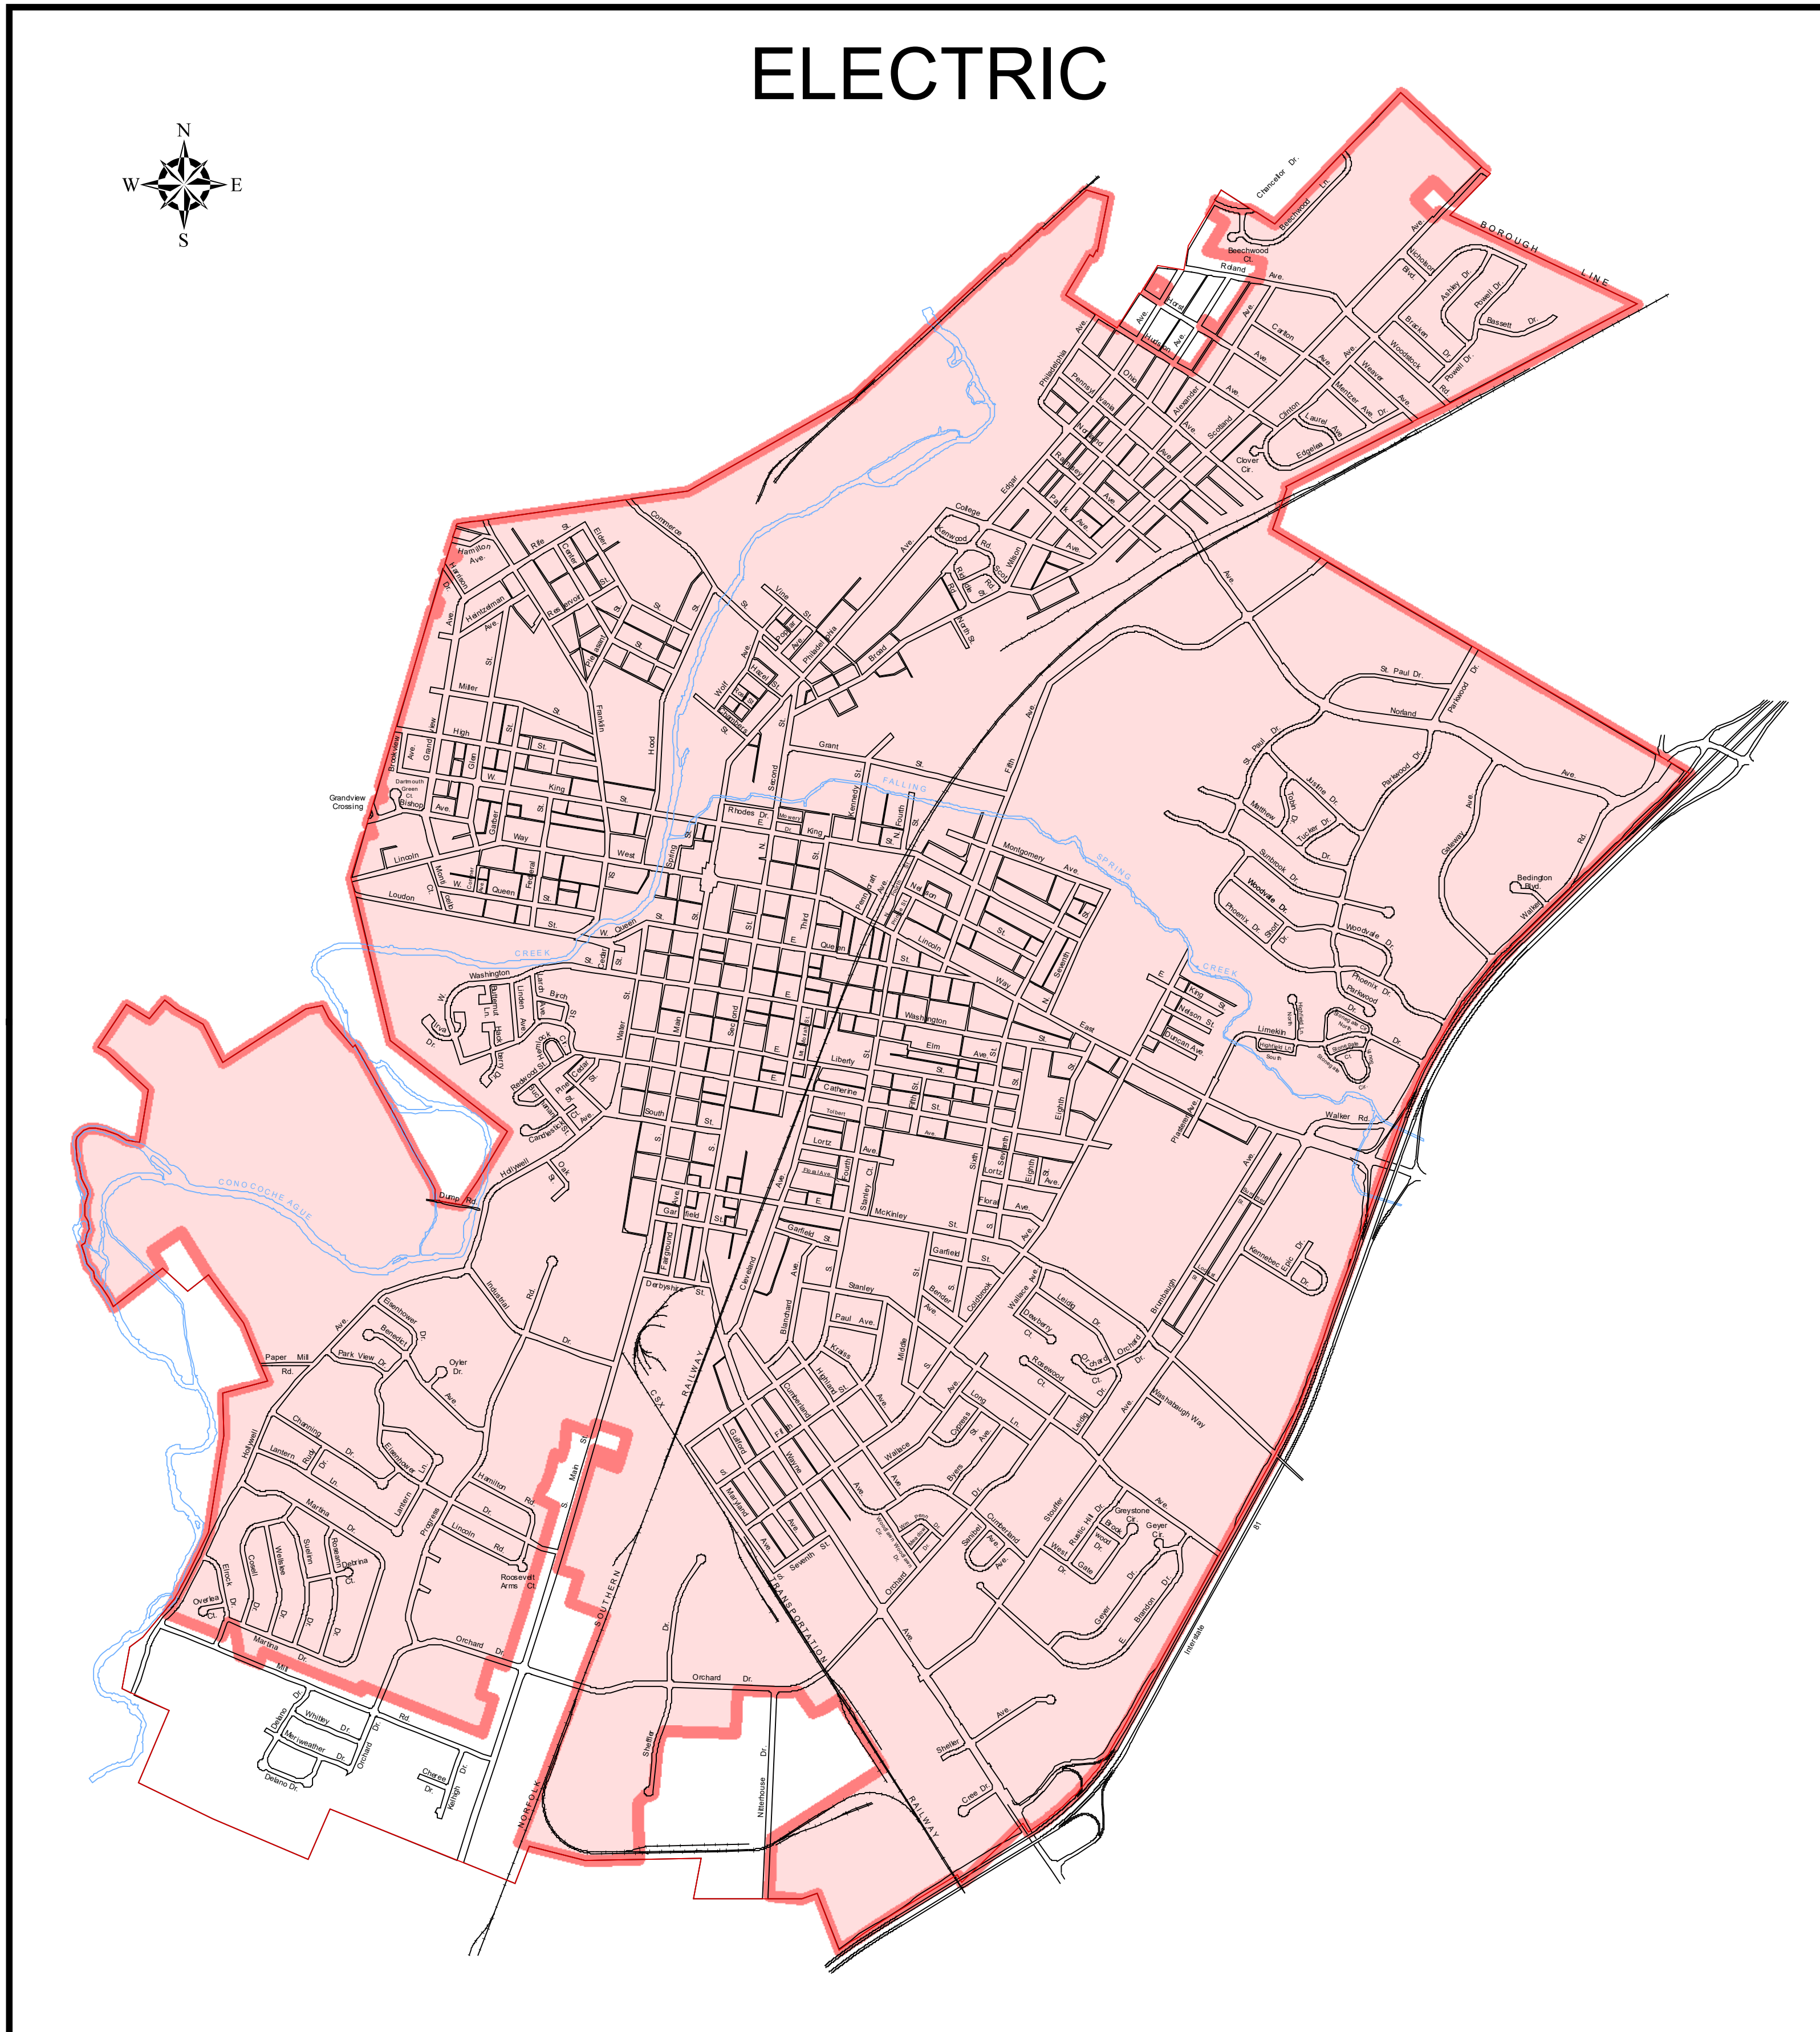

UTILITY SERVICE AREAS BOROUGH OF CHAMBERSBURG

The Borough of Chambersburg makes no representations or warranties of any kind, expressed or implied, about the completeness, accuracy, reliability, suitability, or availability with respect to the information provided through this document.

ELECTRIC

GAS

SANITARY SEWER

WATER